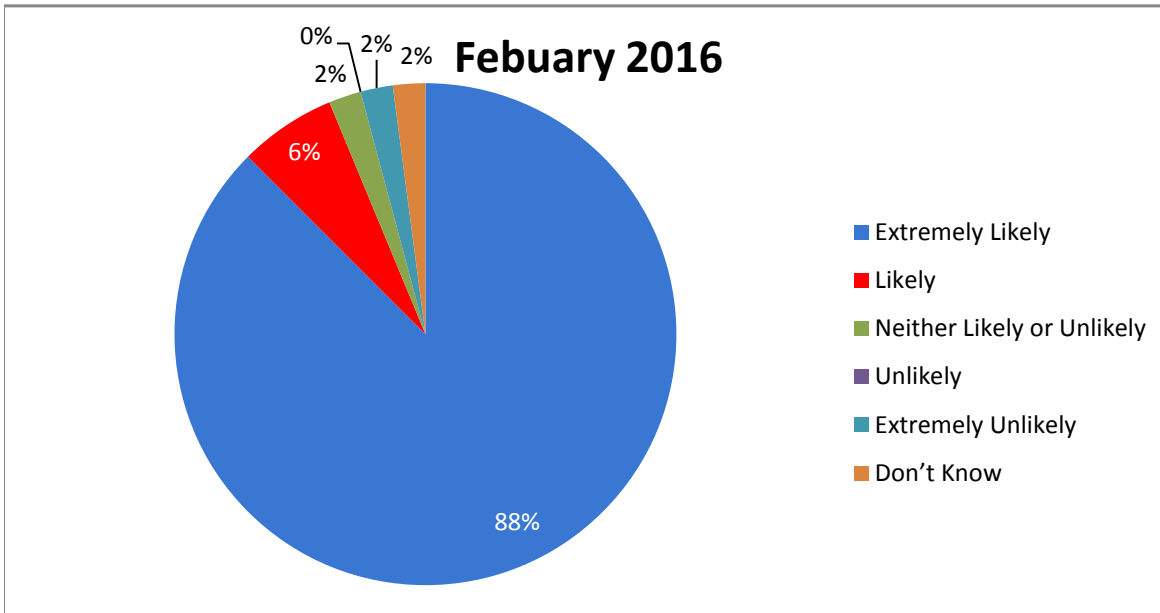

Friends And Family Test - Febuary 2016

Hand Written Cards

Options	Total
Extremely Likely	42
Likely	3
Neither Likely or Unlikely	1
Unlikely	0
Extremely Unlikely	1
Don't Know	1

Comments

"Reception very good"