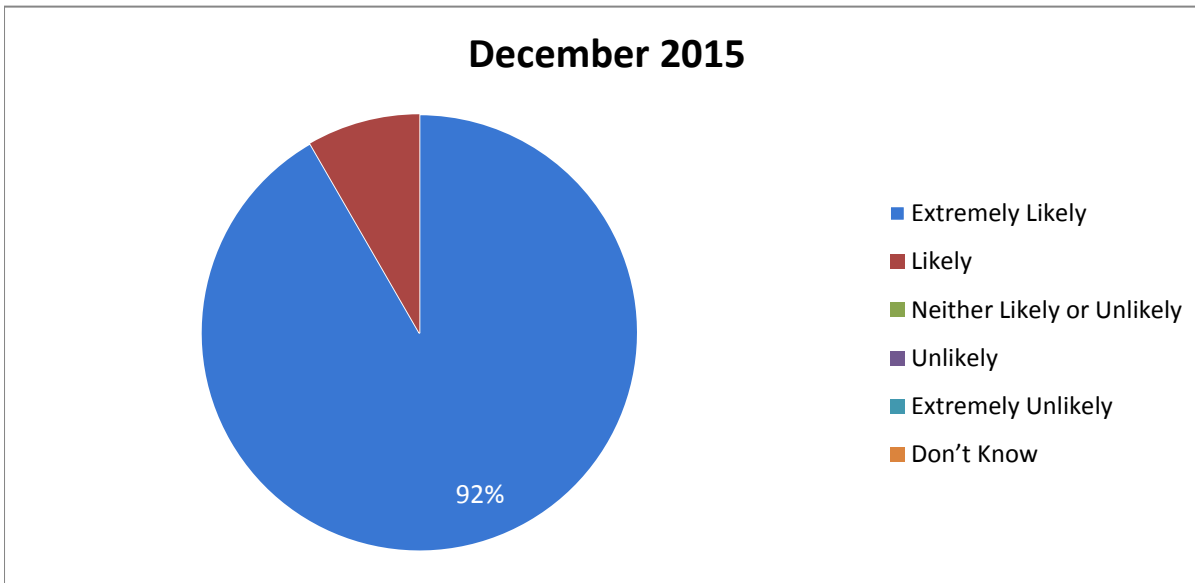

## Friends And Family Test - December 2015

### Hand Written Cards

Options	Total
Extremely Likely	11
Likely	1
Neither Likely or Unlikely	0
Unlikely	0
Extremely Unlikely	0
Don't Know	0