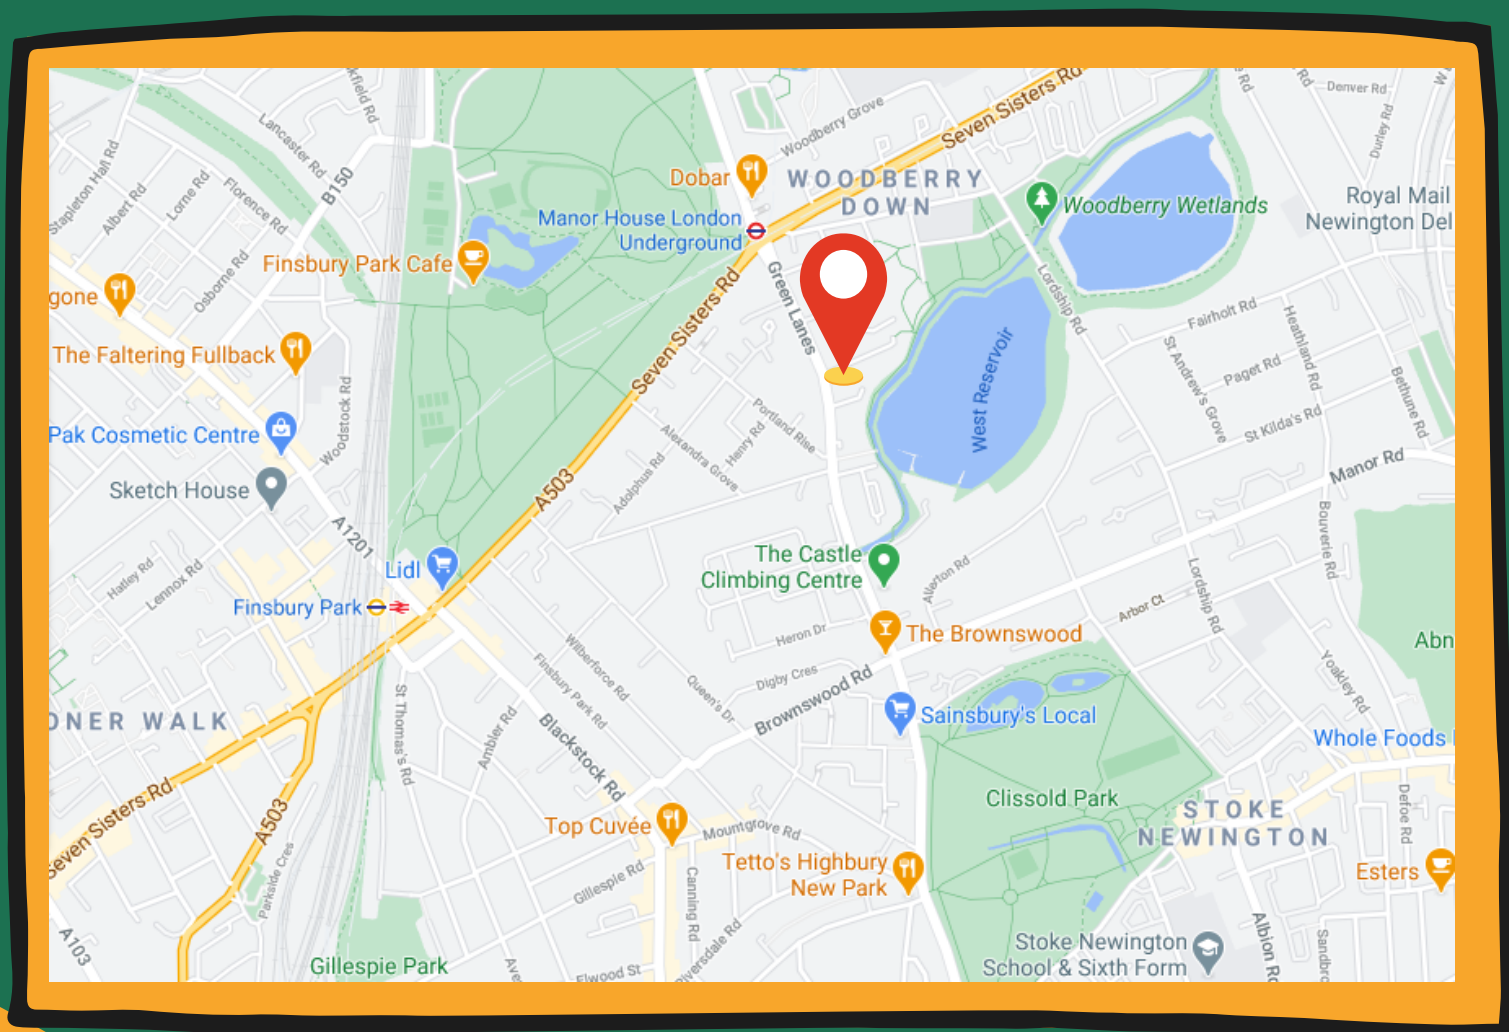

How to find the John Scott Vaccination Centre

The John Scott Vaccination Centre is at 220 Green Lanes, N4 2NU.

There are limited parking and drop off facilities.

Address:
John Scott Health Centre
220 Green Lanes
Woodberry Down
London
N4 2NU

Getting to us by public transport

Closest Underground Stations:

Manor House - 0.2 miles (5 minute walk)

Finsbury Park - 0.7 miles (15 min walk)

Buses that are close:

141, 341 (Stop N)

Gloucester Drive - 2 min walk

253, 254, 259 (Stop H)

Manor House - 5 min walk

29 (Stop A)

Manor House Station / Woodberry Grove - 6 min walk

106 (Stop PC)

Brownswood Road Green Lanes - 8 min walk