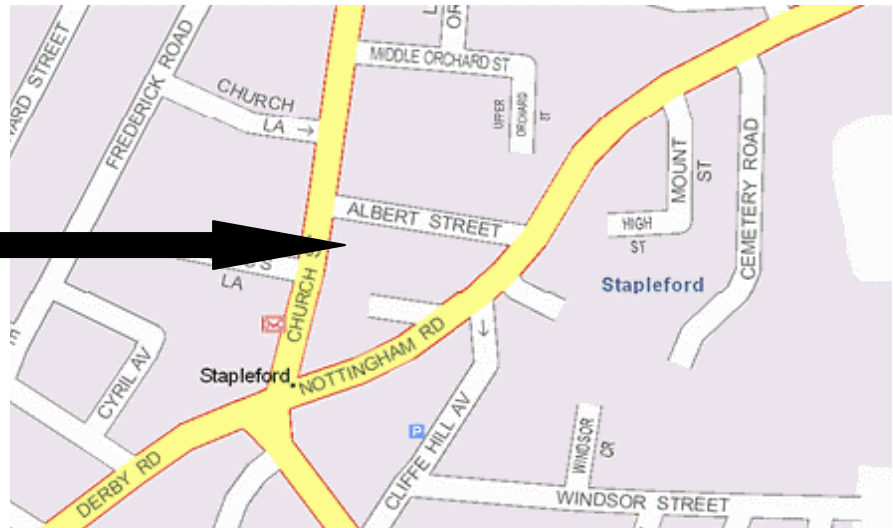

MAP AND DIRECTIONS TO THE LINDEN MEDICAL GROUP - STAPLEFORD CARE CENTRE

Where are we?

The Care Centre is based on the corner of Albert Street and Church Street in Stapleford, opposite the library and the Castle College, Arthur Mee Centre.

The postal address is:

Stapleford Care Centre
Church Street
Stapleford
Nottingham
NG9 8DB

How can I get there?

By Bus:

- Trent Barton Bus 15
(Ilkeston-Stapleford-Sandiacre-Long Eaton-Old Sawley)
Nearest Stop – Castle College, Arthur Mee Centre
- Trent Barton Bus 18
(Stapleford-Chilwell-Beeston-Beeston Rylands-QMC-Nottingham)
Nearest Stop – Castle College, Arthur Mee Centre
- Trent Barton Rainbow 4
(Nottingham – QMC – Bramcote-Stapleford- Sandiacre – Risley – Borrowash – Spondon – Chaddesden - Derby)
Nearest Stop: Albert Street.

By Train:

Nearest Station - Beeston.

By Road:

From Nottingham, follow the A52 signs towards Derby. At Bramcote Roundabout, take the 3rd exit onto Derby Road - B5010 (signposted Stapleford). Follow this road past the SandicliFFE Ford Garage on the left. Patients can then take the second right onto Albert Street to access the underground car park which is approximately half way along this street on the left. **NB: the centre's underground car park is for patients and designated permit holders only.** Non-patient visitors to the centre will need to park in one of the off-street parking facilities detailed below.

Underground Car Park (accessible via Albert Street)

This car park is for patients using the Care Centre and designated staff only

Off-Street Parking in Stapleford

Car Park Location	Post Code	No. of Spaces	Blue Badge spaces	Length of stay permitted	Up to 1 hour	Up to 2 hours	Up to 3 hours	Full day
Cliffe Hill Avenue	NG9 7HD	59	4	All day	FREE with voucher	£1.00	£1.00	£1.00
Eatons Road	NG9 7EB	17	2	maximum 3 hours	FREE with voucher	£1.00	£1.50	Short stay only
Victoria Street	NG9 7AP	51	6	maximum 3 hours	FREE with voucher	£1.00	£1.50	Short stay only